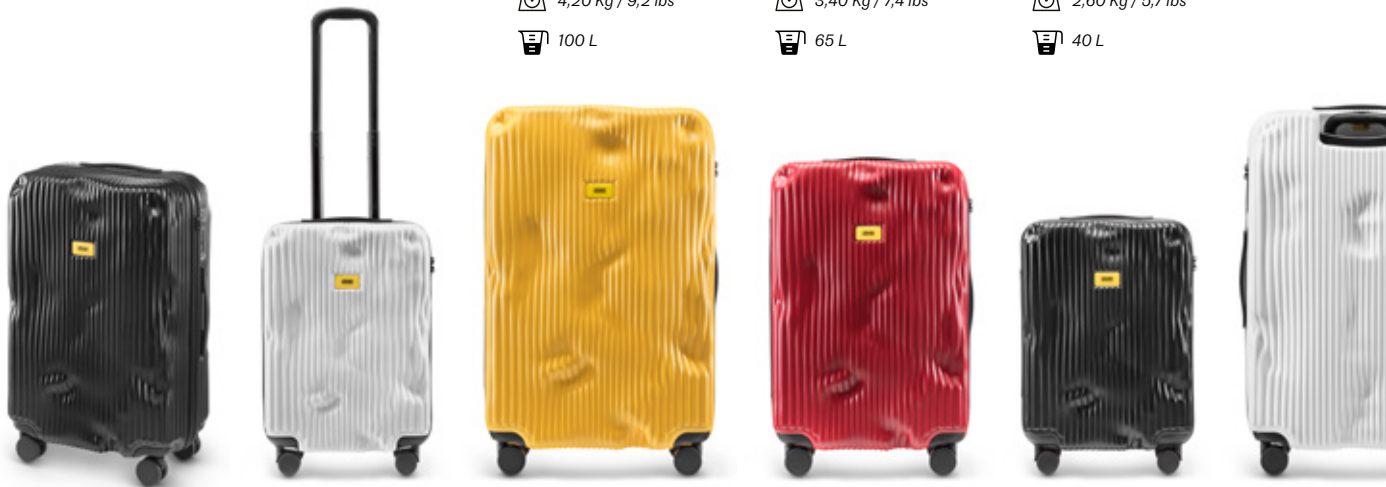

A collection of approximately ten suitcases in various colors (blue, red, silver, green, black) are arranged in a cluster. Each suitcase has a prominent, irregular dent or crease on its surface, indicating damage. The suitcases are set against a dark background with three bright, diagonal light tubes that create a dramatic, high-contrast lighting effect. In the center of the image, there is a yellow rounded rectangle containing the text 'CRASH BAGGAGE' in a bold, black, sans-serif font.

**CRASH
BAGGAGE.**

SET
CB150

CB151 + CB152 + CB153

LARGE
CB151

 50 x 79 x 30 cm
19,6" x 31,1" x 11,8"

 4,20 Kg / 9,2 lbs

 100 L

MEDIUM
CB152

 45 x 68 x 26 cm
17,7" x 26,8" x 10,2"

 3,40 Kg / 7,4 lbs

 65 L

CABIN
CB153

 40 x 55 x 20 cm
15,8" x 21,6" x 7,8"

 2,60 Kg / 5,7 lbs

 40 L

STRIPE